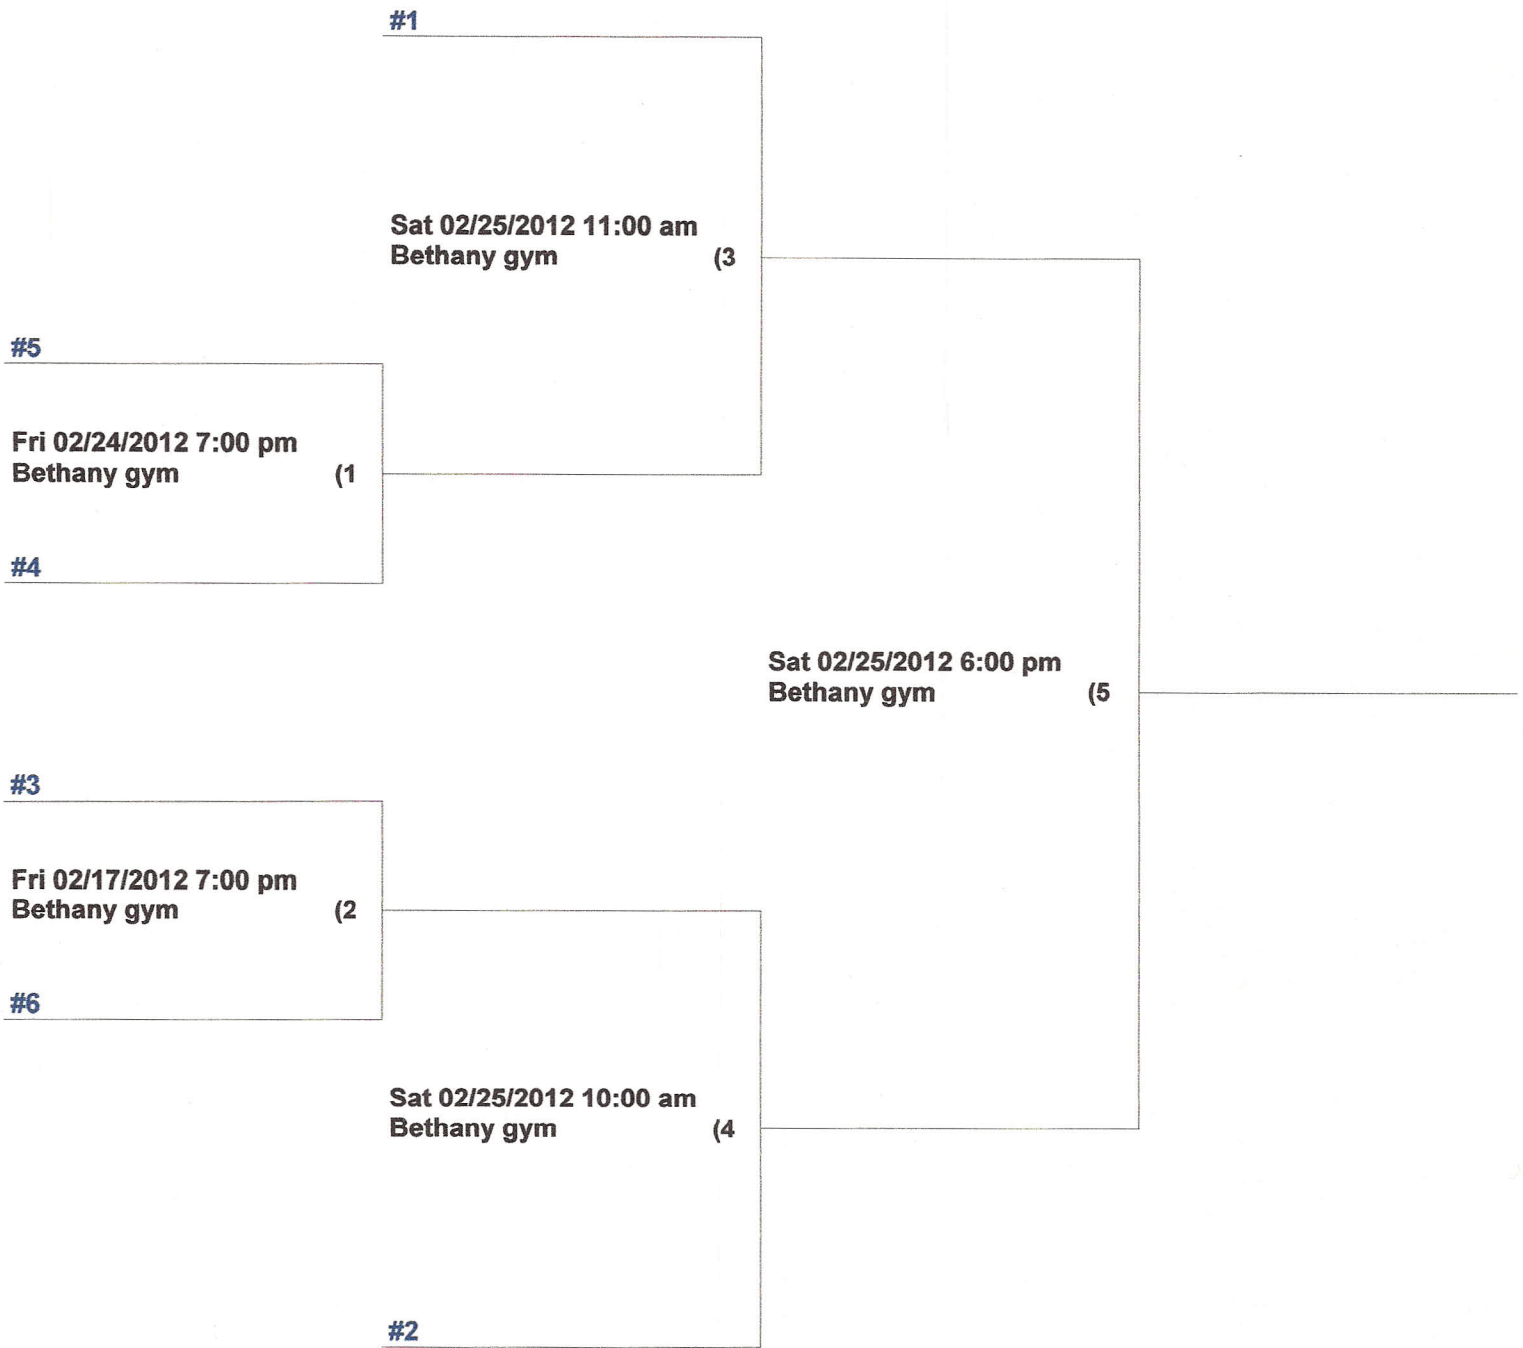

G 7/9 yr

#1

Sat 02/25/2012 9:00 am
Court #2 (1)

#4

Sat 02/25/2012 4:00 pm
Court #1 (3)

#3

Sat 02/25/2012 9:00 am
Court #1 (2)

#2

G 10/12 yr

#1

Sat 02/25/2012 1:00 pm
Bethany gym (1)

#4

Sat 02/25/2012 5:00 pm
Bethany gym (3)

#3

Sat 02/25/2012 12:00 pm
Bethany gym (2)

#2